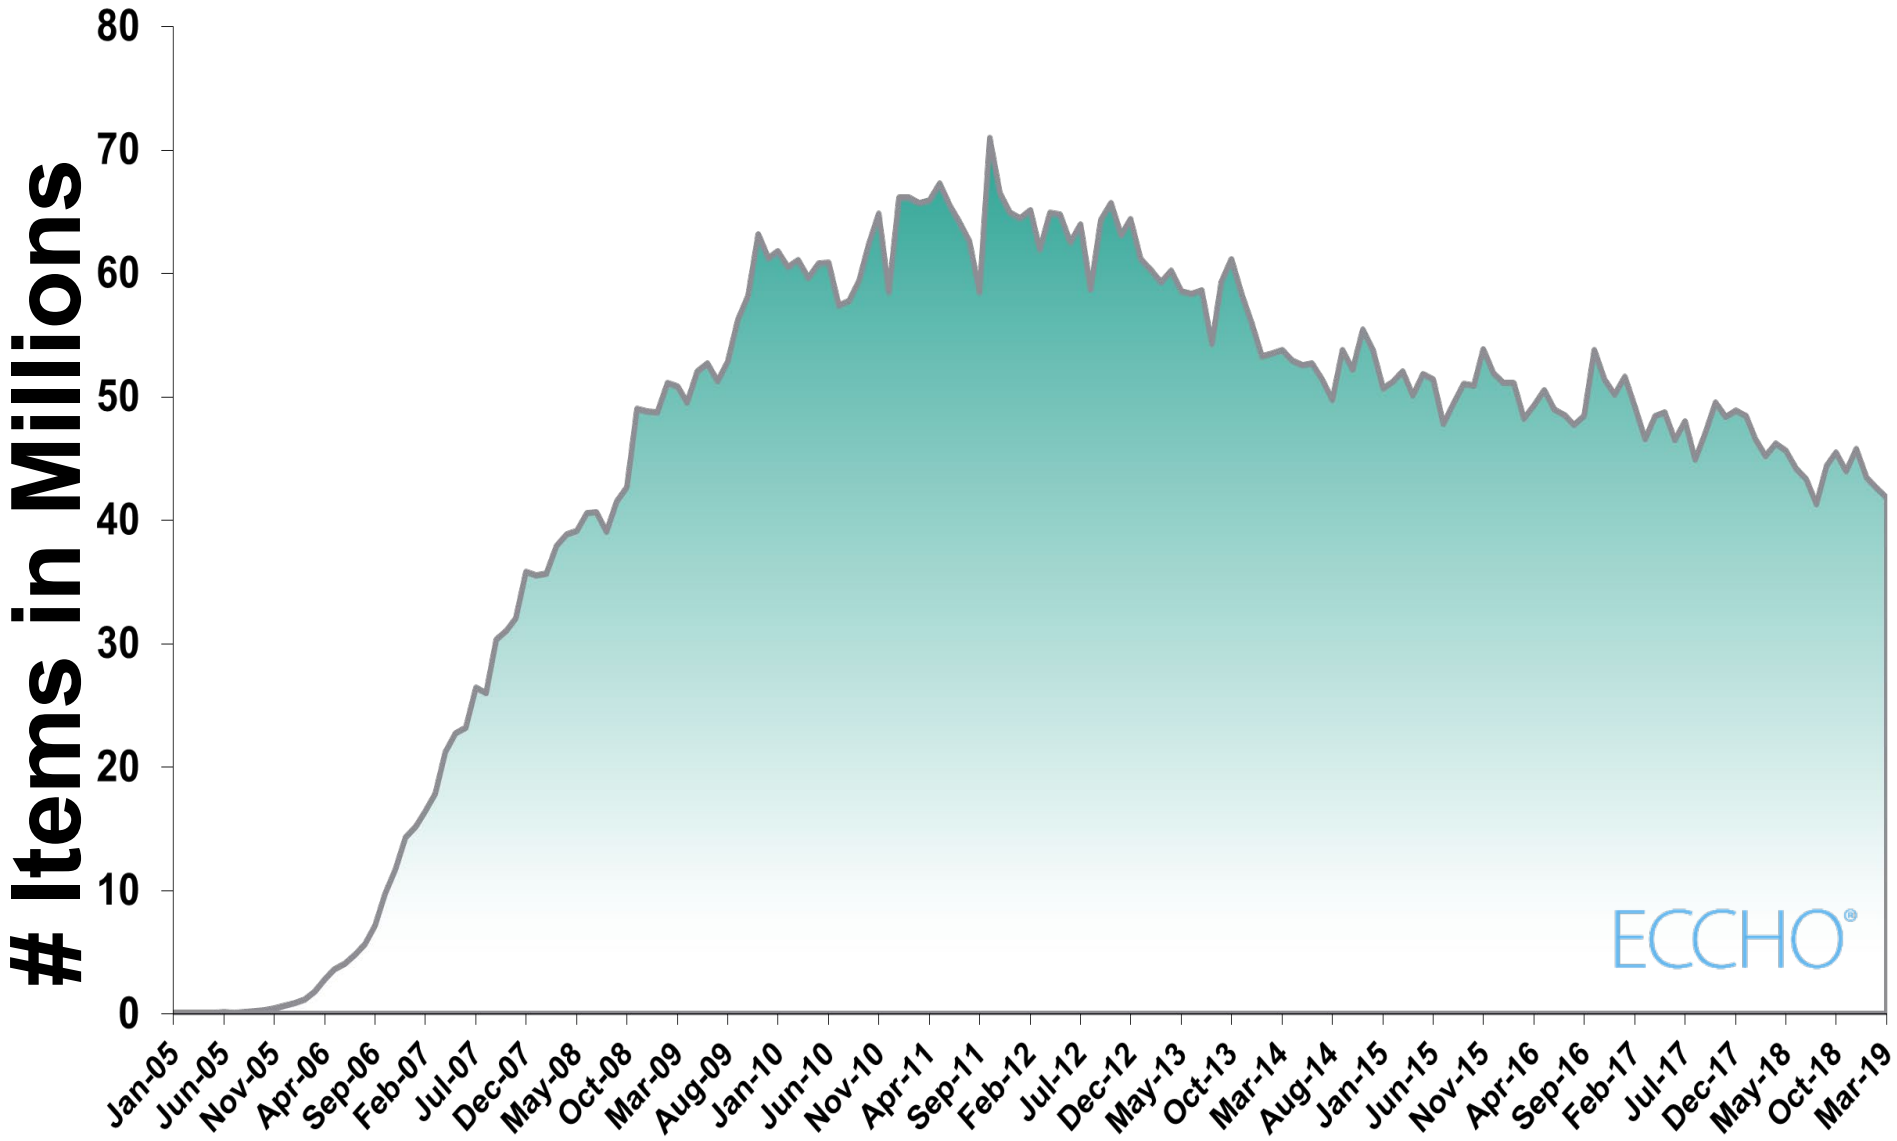

# Avg # of Images Rec / Day

ECCHO®

Source: Federal Reserve, Viewpointe, The Clearing House, selected ECCHO Full and Participating Members and other local / regional exchanges

# Transaction \$ Amounts