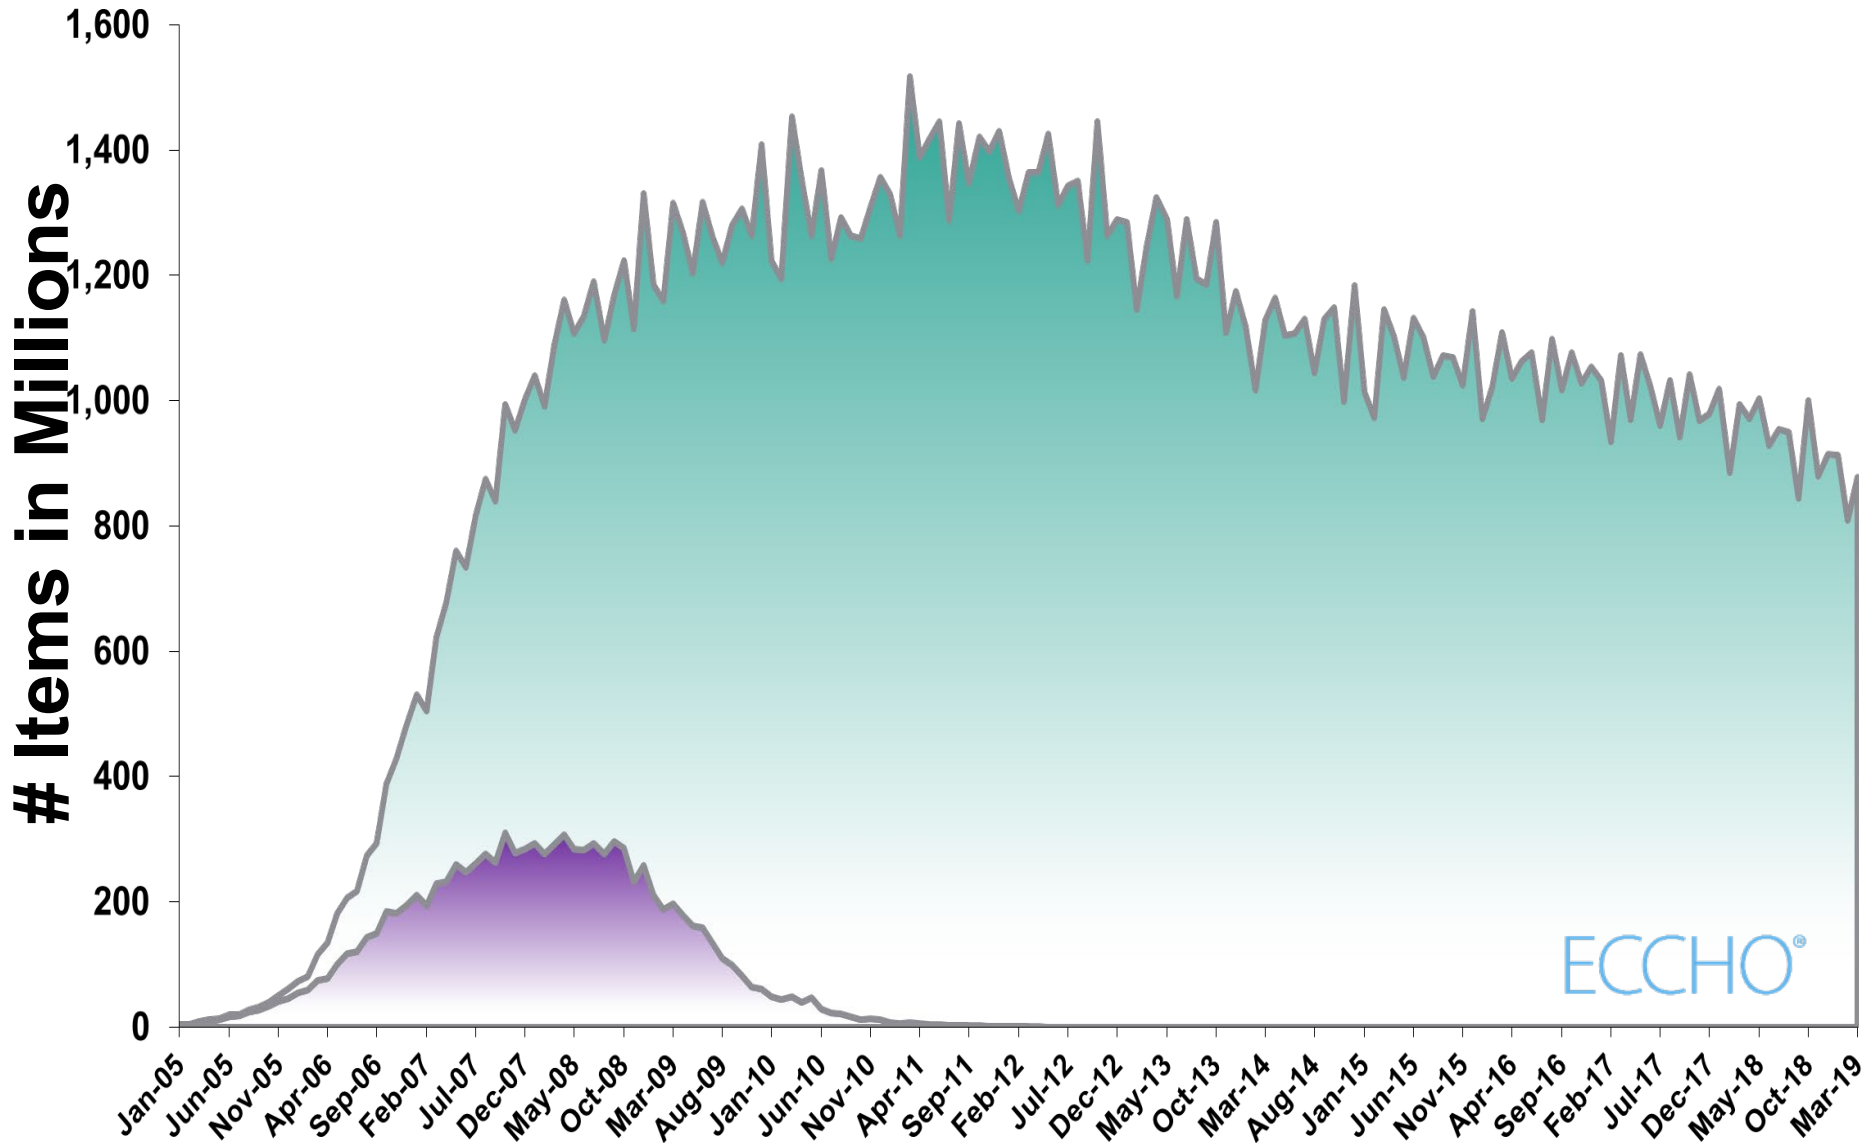

of Image Based Trans.

ECCHO®