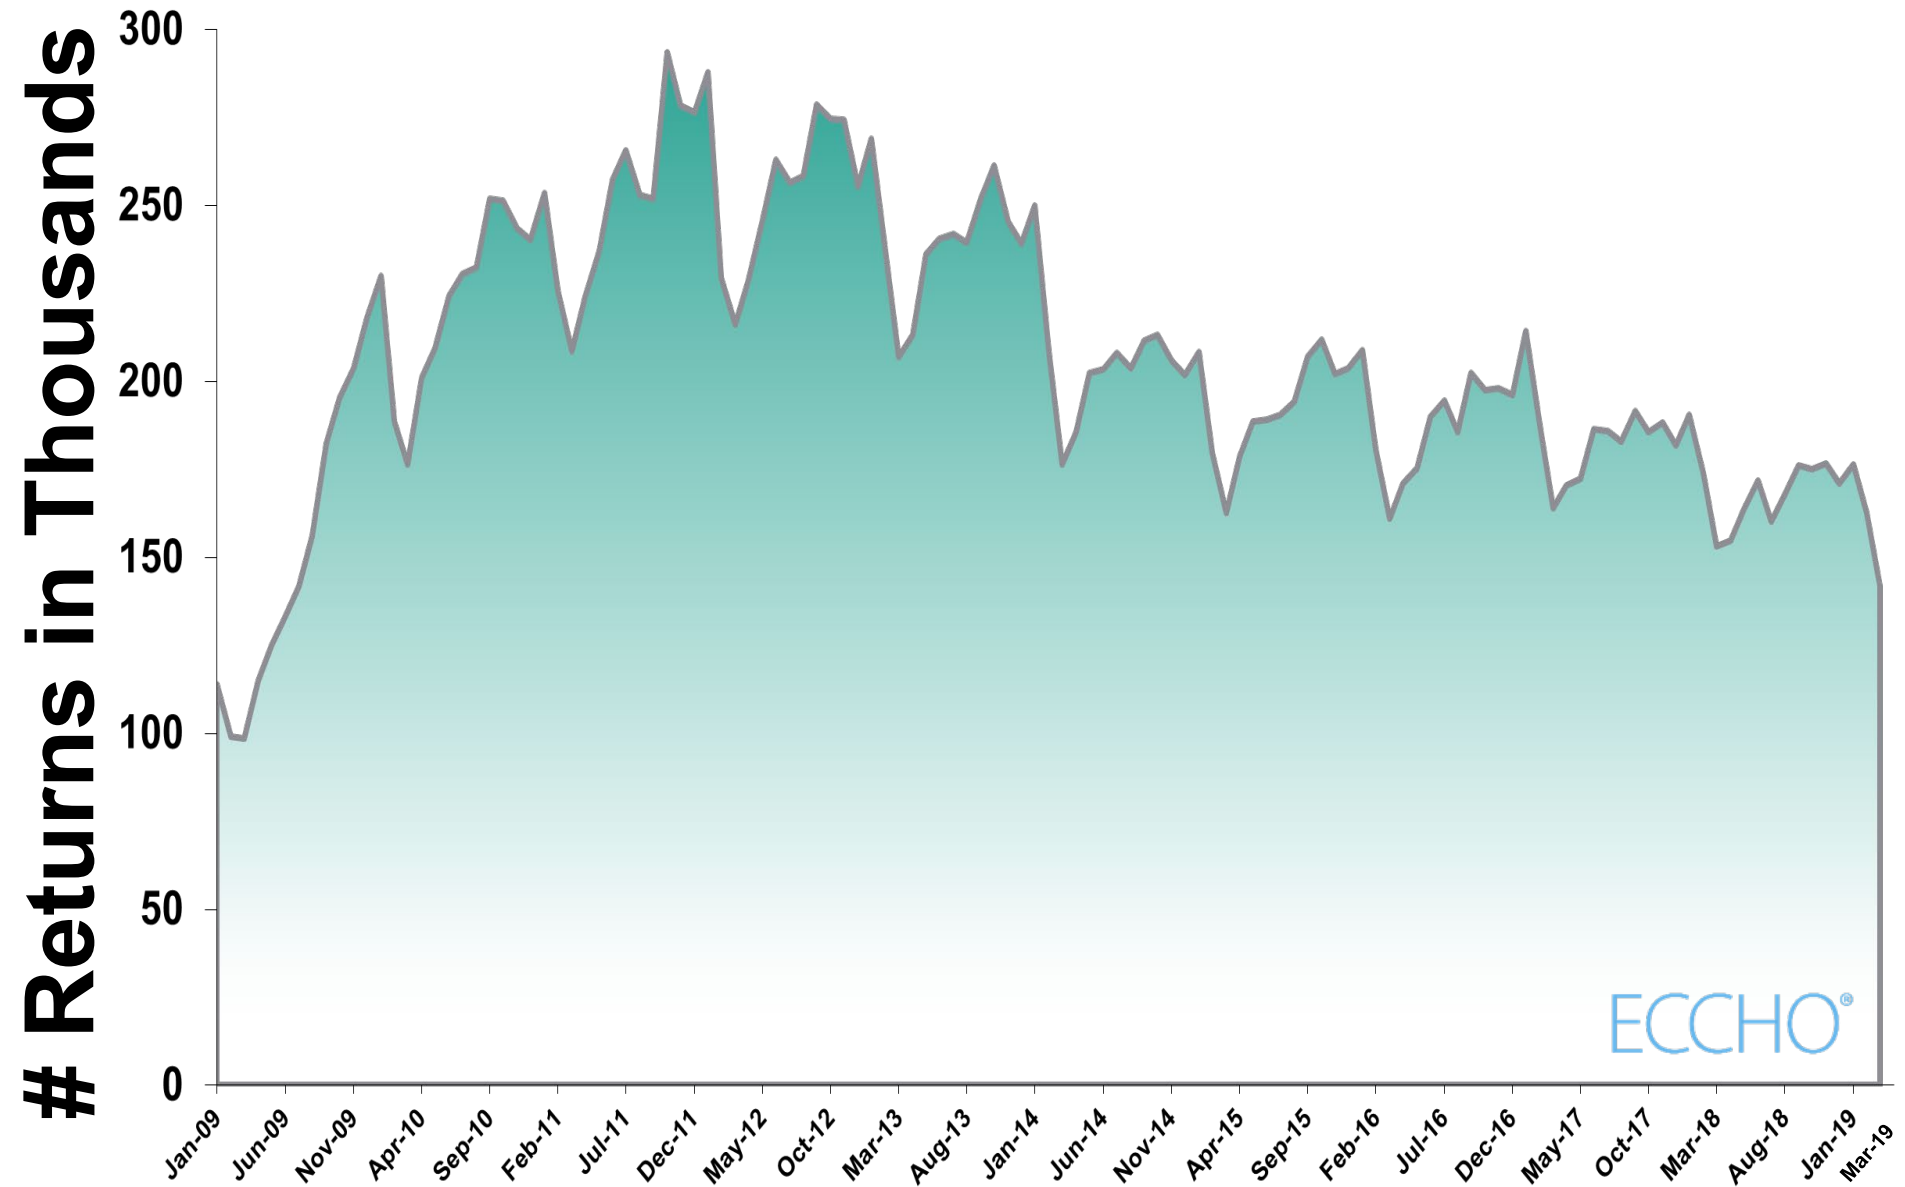

Average # of Returns / Day

ECCHO®